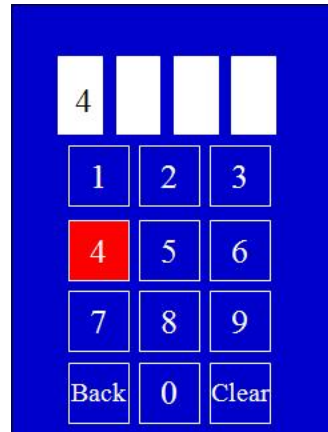

Use the **CAST BALLOT** button to cast your ballot.

STAN STANART

Harris County Clerk

INSTRUCTIONS FOR OPERATING THE E-SLATE ELECTRONIC VOTING MACHINE

www.cclerk.hctx.net

Step One:

Selection Your Language

1. Rotate the wheel until the language you want is highlighted in red.

English

Español

Tiếng Việt

2. Press  to make your selection.

Step Two:

Enter Your Access Code

1. Turn the wheel to highlight the first number of your Access Code.

2. Press the button to choose that number.

3. Repeat for all numbers of your Access Code.

4. When the last digit in your code has been entered, you will see the first page of your ballot.

Step Three:

Make Ballot Choices

President
<input checked="" type="checkbox"/> Abraham Lincoln
<input type="checkbox"/> Alexander Hamilton
President
<input checked="" type="checkbox"/> Abraham Lincoln
<input type="checkbox"/> Alexander Hamilton

1. Turn the wheel until your choice is highlighted in blue.

2. Press the button. The box to the left of your choice will turn red to show your vote.

3. The blue highlight bar will move to the next contest title.
4. Continue through the ballot until you have voted all the contests you wish to vote.